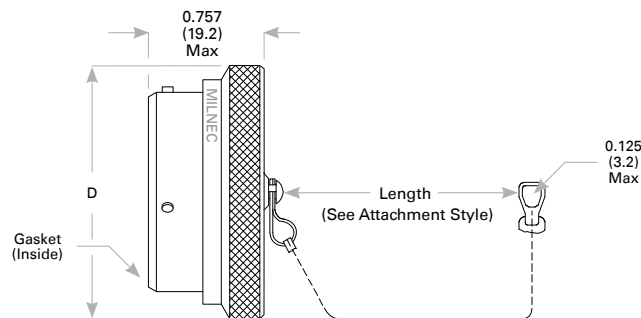

M83723/59-2 Type Protective Plug Cover

RY85049 Series • M85049 Type Backshells

RY83723/59-2 14 A C

- 1 **BASIC PART NUMBER**
RY83723/59-2
 M83723/59-2 type
 Protective plug cover
 (Supersedes MS27293)
- 2 **SHELL SIZE**
 See Dimensions table below
- 3 **MATERIAL & FINISH**
A Aluminum, black anodize
R Aluminum, electroless nickel
W Aluminum, olive drab cadmium
- 4 **ATTACHMENT STYLE**
C Chain, 5.000 (127.0)
P Chain, 8.000 (203.2)
R Rope, 5.000 (127.0)
T Rope, 8.000 (203.2)
N No attachment

RY83723/59-2 Compatibility

Compatible Connector Series

MIL-DTL-83723 Bayonet

Protective Cover Dimensions

Shell Size	M27294 M27295 Dash No.	D Max
8	7	0.776 (19.7)
10	1	0.906 (23.0)
12	2	1.078 (27.4)
14	3	1.141 (29.0)
16	4	1.266 (32.2)
18	5	1.375 (34.9)
20	8	1.510 (38.4)
22	6	1.625 (41.3)
24	9	1.760 (44.7)

Dimensions are in inches (mm).

Rev. 1825