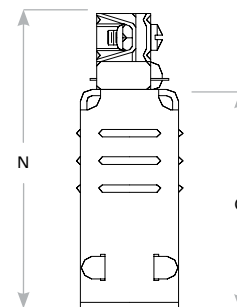

## RY85049/48-1 - 4 F

- 1 **BASIC PART NUMBER**  
RY85049/48-1  
M85049/48-1 type  
Rectangular backshell  
(Supersedes M24308/20)
- 2 **DASH NO.**  
See Dimensions table below
- 3 **MATERIAL & FINISH**  
F Aluminum, yellow chromate over cadmium

Photo for example only

### RY85049/48-1 Dimensions

Dash No.	L	C	E	F	G	N Max
1	1.203 (30.6)	0.984 (25.0)	0.375 (9.5)	0.375 (9.5)	0.750 (19.1)	1.250 (31.8)
2	1.531 (38.9)	1.312 (33.3)	0.713 (18.1)	0.312 (7.9)	0.750 (19.1)	1.250 (31.8)
3	2.078 (52.8)	1.852 (47.0)	1.000 (25.4)	0.312 (7.9)	1.000 (25.4)	1.563 (39.7)
4	2.718 (69.0)	2.500 (63.5)	1.375 (34.9)	0.312 (7.9)	1.000 (25.4)	1.563 (39.7)
5	2.625 (66.7)	2.406 (61.1)	1.406 (35.7)	0.406 (10.3)	1.125 (28.6)	1.688 (42.9)

Dimensions are in inches (mm).

Rev. 1825