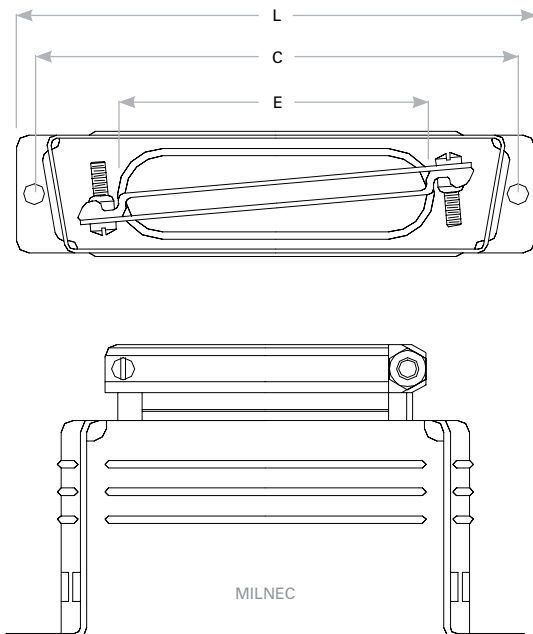

## RY85049/48-1 - 4 F

- 1 **BASIC PART NUMBER**  
RY85049/48-1  
M85049/48-1 type  
Rectangular backshell  
(Supersedes M24308/20)
- 2 **DASH NO.**  
See Dimensions table below
- 3 **MATERIAL & FINISH**  
F Aluminum, yellow chromate over cadmium

Photo for example only

### RY85049/48-1 Dimensions

Dash No.	L	C	E	F	G	N Max
1	1.203 (30.6)	0.984 (25.0)	0.375 (9.5)	0.375 (9.5)	0.750 (19.1)	1.250 (31.8)
2	1.531 (38.9)	1.312 (33.3)	0.713 (18.1)	0.312 (7.9)	0.750 (19.1)	1.250 (31.8)
3	2.078 (52.8)	1.852 (47.0)	1.000 (25.4)	0.312 (7.9)	1.000 (25.4)	1.563 (39.7)
4	2.718 (69.0)	2.500 (63.5)	1.375 (34.9)	0.312 (7.9)	1.000 (25.4)	1.563 (39.7)
5	2.625 (66.7)	2.406 (61.1)	1.406 (35.7)	0.406 (10.3)	1.125 (28.6)	1.688 (42.9)

Dimensions are in inches (mm).

Rev. 1825