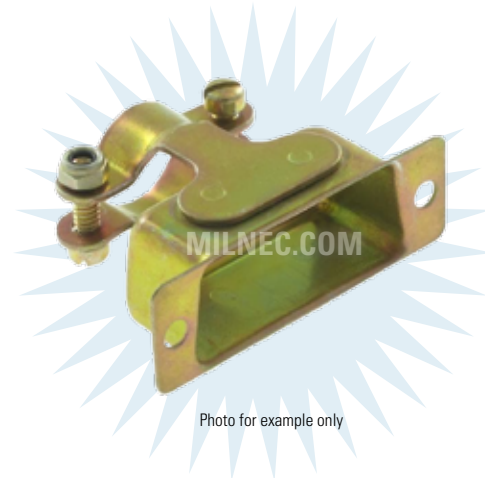

# M85049/48-1 Type Rectangular Backshell

RY85049 Series • M85049 Type Backshells

## RY85049/48-1 - 4 F

- 1 **BASIC PART NUMBER**  
RY85049/48-1  
M85049/48-1 type  
Rectangular backshell  
(Supersedes M24308/20)
- 2 **DASH NO.**  
See Dimensions table below
- 3 **MATERIAL & FINISH**  
F Aluminum, yellow chromate over cadmium

Photo for example only

### RY85049/48-1 Compatibility

Compatible Connector Series
MIL-DTL-24308