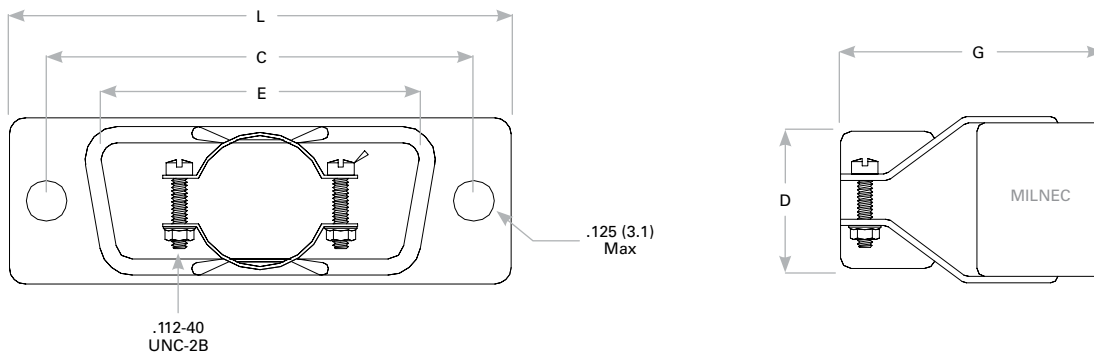

M85049/48-2 Type Rectangular Backshell

RY85049 Series • M85049 Type Backshells

RY85049/48-2 - 4 F

- 1 **BASIC PART NUMBER**
RY85049/48-2
 M85049/48-2 type rectangular backshell
 (Supersedes M24308/21)
- 2 **DASH NO.**
 See Dimensions table below
- 3 **MATERIAL & FINISH**
F Aluminum, yellow chromate over cadmium

RY85049/48-2 Compatibility

Compatible Connector Series

MIL-DTL-24308

RY85049/48-2 Dimensions

Dash No.	L	C	E	D	G	N Max
1	1.208 (30.7)	0.984 (25.0)	0.661 (16.8)	0.406 (10.3)	1.031 (26.2)	0.344 (8.7)
2	1.531 (38.9)	1.312 (33.3)	0.984 (25.0)	0.406 (10.3)	1.031 (26.2)	0.344 (8.7)
3	2.078 (52.8)	1.852 (47.0)	1.515 (38.5)	0.593 (15.1)	1.062 (27.0)	0.344 (8.7)
4	2.718 (69.0)	2.500 (63.5)	2.171 (55.1)	0.718 (18.2)	1.062 (27.0)	0.344 (8.7)
5	2.625 (66.7)	2.406 (61.1)	2.093 (53.2)	0.812 (20.6)	1.062 (27.0)	0.438 (11.1)

Dimensions are in inches (mm).

Rev. 1825