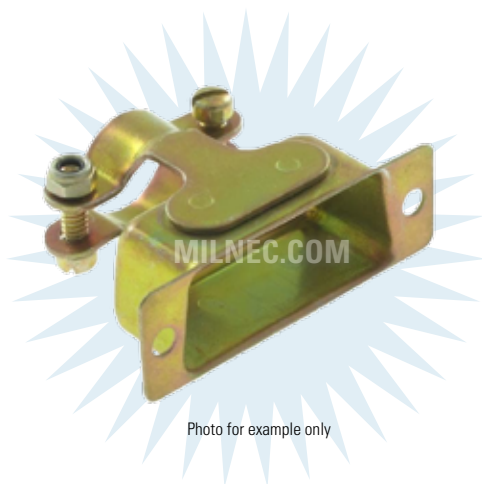

M85049/48-2 Type Rectangular Backshell

RY85049 Series • M85049 Type Backshells

RY85049/48-2 - 4 F

- 1 **BASIC PART NUMBER**
RY85049/48-2
 M85049/48-2 type rectangular backshell
 (Supersedes M24308/21)
- 2 **DASH NO.**
 See Dimensions table below
- 3 **MATERIAL & FINISH**
F Aluminum, yellow chromate over cadmium

RY85049/48-2 Compatibility

Compatible Connector Series

MIL-DTL-24308

RY85049/48-2 Dimensions

Dash No.	L	C	E	D	G	N Max
1	1.208 (30.7)	0.984 (25.0)	0.661 (16.8)	0.406 (10.3)	1.031 (26.2)	0.344 (8.7)
2	1.531 (38.9)	1.312 (33.3)	0.984 (25.0)	0.406 (10.3)	1.031 (26.2)	0.344 (8.7)
3	2.078 (52.8)	1.852 (47.0)	1.515 (38.5)	0.593 (15.1)	1.062 (27.0)	0.344 (8.7)
4	2.718 (69.0)	2.500 (63.5)	2.171 (55.1)	0.718 (18.2)	1.062 (27.0)	0.344 (8.7)
5	2.625 (66.7)	2.406 (61.1)	2.093 (53.2)	0.812 (20.6)	1.062 (27.0)	0.438 (11.1)

Dimensions are in inches (mm).

Rev. 1825