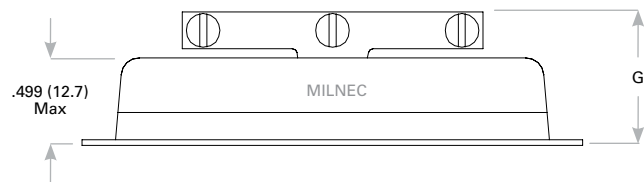

## RY85049/48-3 - 4 F

- 1 **BASIC PART NUMBER**  
**RY85049/48-3**  
 M85049/48-3 type  
 rectangular backshell  
 (Supersedes M24308/22)
- 2 **DASH NO.**  
 See Dimensions table below
- 3 **MATERIAL & FINISH**  
**F** Aluminum, yellow chromate over cadmium

Photo for example only

### RY85049/48-3 Dimensions

Dash No.	No. of Screws	A	B	C	F Max	G	N Max
2	2	1.531 (38.9)	0.500 (12.7)	1.312 (33.3)	0.679 (17.2)	1.091 (27.7)	0.442 (11.2)
3	2	2.078 (52.8)	0.500 (12.7)	1.852 (47.0)	0.679 (17.2)	1.631 (41.4)	0.442 (11.2)
4	3	2.718 (69.0)	0.500 (12.7)	2.500 (63.5)	0.679 (17.2)	2.282 (58.0)	0.442 (11.2)
5	3	2.625 (66.7)	0.609 (15.5)	2.406 (61.1)	0.703 (17.9)	2.205 (56.0)	0.565 (14.4)

Dimensions are in inches (mm).

Rev. 1825