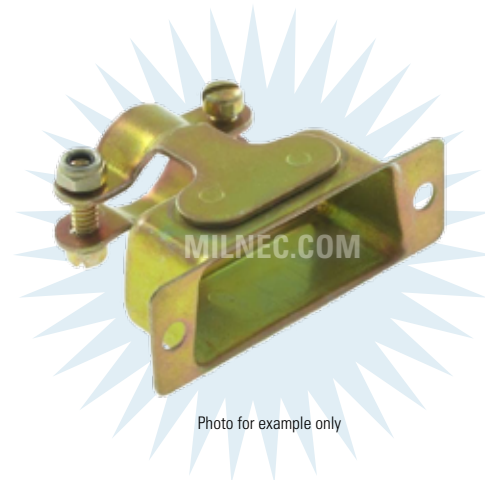

# M85049/48-3 Type Rectangular Backshell

RY85049 Series • M85049 Type Backshells

## RY85049/48-3 - 4 F

- 1 **BASIC PART NUMBER**  
**RY85049/48-3**  
 M85049/48-3 type  
 rectangular backshell  
 (Supersedes M24308/22)
- 2 **DASH NO.**  
 See Dimensions table below
- 3 **MATERIAL & FINISH**  
**F** Aluminum, yellow chromate over cadmium

Photo for example only

### RY85049/48-3 Compatibility

Compatible Connector Series
MIL-DTL-24308