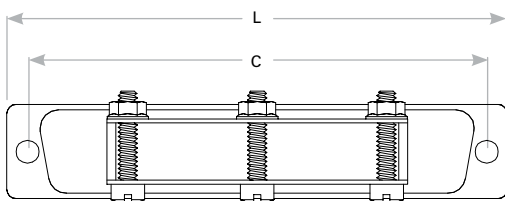

M85049/48-3 Type Rectangular Backshell

RY85049 Series • M85049 Type Backshells

RY85049/48-3 - 4 F

- 1 **BASIC PART NUMBER**
  RY85049/48-3
  M85049/48-3 type
  rectangular backshell
  (Supersedes M24308/22)
- 2 **DASH NO.**
  See Dimensions table below
- 3 **MATERIAL & FINISH**
  F Aluminum, yellow chromate over cadmium

RY85049/48-3 Compatibility

Compatible Connector Series
MIL-DTL-24308

RY85049/48-3 Dimensions

Dash No.	No. of Screws	A	B	C	F Max	G	N Max
2	2	1.531 (38.9)	0.500 (12.7)	1.312 (33.3)	0.679 (17.2)	1.091 (27.7)	0.442 (11.2)
3	2	2.078 (52.8)	0.500 (12.7)	1.852 (47.0)	0.679 (17.2)	1.631 (41.4)	0.442 (11.2)
4	3	2.718 (69.0)	0.500 (12.7)	2.500 (63.5)	0.679 (17.2)	2.282 (58.0)	0.442 (11.2)
5	3	2.625 (66.7)	0.609 (15.5)	2.406 (61.1)	0.703 (17.9)	2.205 (56.0)	0.565 (14.4)

Dimensions are in inches (mm).

Rev. 1825