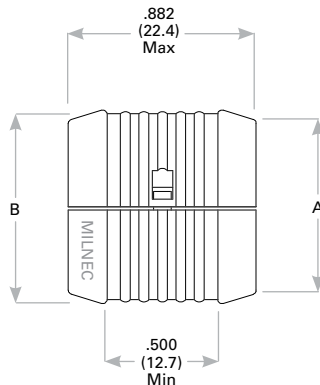

## R<sub>Y</sub>85049/93 - 12

- 1 BASIC PART NUMBER**  
**R<sub>Y</sub>85049/93**  
 M85049/93 type  
 Banding split ring  
 (Supersedes MIL-C-85049/93)
- 2 DASH NO.**  
 See Dimensions table below

Photo for example only

### R<sub>Y</sub>85049/93 Dimensions

Dash No.	A	B
04	0.250 (6.4)	0.360 (9.1)
06	0.380 (9.7)	0.490 (12.4)
08	0.500 (12.7)	0.610 (15.5)
10	0.630 (16.0)	0.740 (18.8)
12	0.750 (19.1)	0.860 (21.8)
14	0.880 (22.4)	0.990 (25.1)
16	1.000 (25.4)	1.110 (28.2)
18	1.130 (28.7)	1.240 (31.5)
20	1.250 (31.8)	1.360 (34.5)
22	1.380 (35.1)	1.490 (37.8)
24	1.500 (38.1)	1.610 (40.9)
26	1.630 (41.4)	1.740 (44.2)
28	1.750 (44.5)	1.860 (47.2)

Dimensions are in inches (mm).

Rev. 1825