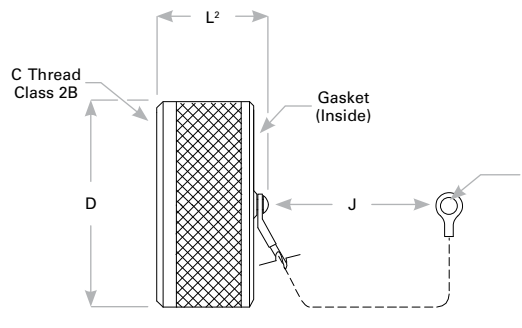

Protective Cover Dimensions

Shell Size	Military Shell Size	C Thread Class 2A/B	L ¹	M	L ²	D	R	E	J Chain Length
9	A	.6250-0.1P-0.3L-TS	1.180 (30.0)	.906 (23.0)	.906 (23.0)	.906 (23.0)	.694 (17.6)	.167 (4.2)	5.000 (127.0)
11	B	.7500-0.1P-0.3L-TS	1.180 (30.0)	1.024 (26.0)	.906 (23.0)	1.102 (28.0)	.865 (22.0)	.167 (4.2)	5.000 (127.0)
13	C	.8750-0.1P-0.3L-TS	1.180 (30.0)	1.220 (31.0)	.906 (23.0)	1.220 (31.0)	.989 (25.1)	.167 (4.2)	5.000 (127.0)
15	D	1.0000-0.1P-0.3L-TS	1.180 (30.0)	1.300 (33.0)	.906 (23.0)	1.260 (32.0)	1.178 (29.9)	.167 (4.2)	5.000 (127.0)
17	E	1.1875-0.1P-0.3L-TS	1.180 (30.0)	1.457 (37.0)	.906 (23.0)	1.457 (37.0)	1.260 (32.0)	.167 (4.2)	5.000 (127.0)
19	F	1.2500-0.1P-0.3L-TS	1.180 (30.0)	1.575 (40.0)	.906 (23.0)	1.535 (39.0)	1.428 (36.3)	.167 (4.2)	5.000 (127.0)
21	G	1.3750-0.1P-0.3L-TS	1.180 (30.0)	1.732 (44.0)	.906 (23.0)	1.654 (42.0)	1.506 (38.3)	.167 (4.2)	5.000 (127.0)
23	H	1.5000-0.1P-0.3L-TS	1.180 (30.0)	1.811 (46.0)	.906 (23.0)	1.772 (45.0)	1.678 (42.6)	.167 (4.2)	5.000 (127.0)
25	J	1.6250-0.1P-0.3L-TS	1.180 (30.0)	1.969 (50.0)	.906 (23.0)	1.929 (49.0)	1.750 (44.5)	.167 (4.2)	5.000 (127.0)

Dimensions are in inches (mm).

Plug Cover

Receptacle Cover

Jam Nut Ring Attachment

TXCP - 15 M E

- 1 **BASIC PART NUMBER**
TXCP Plug cover w/ wire rope
TXCR Receptacle cover w/ wire rope
- 2 **SHELL SIZE**
 See Protective Cover Dimensions table below
- 3 **MATERIAL & FINISH**
N Aluminum, electroless nickel
W Aluminum, olive drab cadmium
G Aluminum, electroless nickel (space-grade)
M Composite, electroless nickel
J Composite, olive drab cadmium
- 4 **ATTACHMENT TYPE**
E Eyelet attachment on wire rope
J Jam nut ring attachment on wire rope
 (For use with TX07, TX13, TX27 jam nut receipts.)
N No attachment