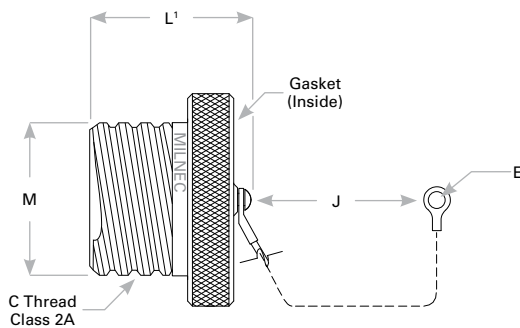

Protective Cover Dimensions

Shell Size	Military Shell Size	C Thread Class 2A/B	L ¹	M	L ²	D	R	E	J Chain Length
9	A	.6250-0.1P-0.3L-TS	1.180 (30.0)	.906 (23.0)	.906 (23.0)	.906 (23.0)	.694 (17.6)	.167 (4.2)	5.000 (127.0)
11	B	.7500-0.1P-0.3L-TS	1.180 (30.0)	1.024 (26.0)	.906 (23.0)	1.102 (28.0)	.865 (22.0)	.167 (4.2)	5.000 (127.0)
13	C	.8750-0.1P-0.3L-TS	1.180 (30.0)	1.220 (31.0)	.906 (23.0)	1.220 (31.0)	.989 (25.1)	.167 (4.2)	5.000 (127.0)
15	D	1.0000-0.1P-0.3L-TS	1.180 (30.0)	1.300 (33.0)	.906 (23.0)	1.260 (32.0)	1.178 (29.9)	.167 (4.2)	5.000 (127.0)
17	E	1.1875-0.1P-0.3L-TS	1.180 (30.0)	1.457 (37.0)	.906 (23.0)	1.457 (37.0)	1.260 (32.0)	.167 (4.2)	5.000 (127.0)
19	F	1.2500-0.1P-0.3L-TS	1.180 (30.0)	1.575 (40.0)	.906 (23.0)	1.535 (39.0)	1.428 (36.3)	.167 (4.2)	5.000 (127.0)
21	G	1.3750-0.1P-0.3L-TS	1.180 (30.0)	1.732 (44.0)	.906 (23.0)	1.654 (42.0)	1.506 (38.3)	.167 (4.2)	5.000 (127.0)
23	H	1.5000-0.1P-0.3L-TS	1.180 (30.0)	1.811 (46.0)	.906 (23.0)	1.772 (45.0)	1.678 (42.6)	.167 (4.2)	5.000 (127.0)
25	J	1.6250-0.1P-0.3L-TS	1.180 (30.0)	1.969 (50.0)	.906 (23.0)	1.929 (49.0)	1.750 (44.5)	.167 (4.2)	5.000 (127.0)

Dimensions are in inches (mm).

Plug Cover

Receptacle Cover

Jam Nut Ring Attachment

TXCP - 15 M E

- 1 **BASIC PART NUMBER**
TXCP Plug cover w/ wire rope
TXCR Receptacle cover w/ wire rope
- 2 **SHELL SIZE**
 See Protective Cover Dimensions table below
- 3 **MATERIAL & FINISH**
N Aluminum, electroless nickel
W Aluminum, olive drab cadmium
G Aluminum, electroless nickel (space-grade)
M Composite, electroless nickel
J Composite, olive drab cadmium
- 4 **ATTACHMENT TYPE**
E Eyelet attachment on wire rope
J Jam nut ring attachment on wire rope
 (For use with TX07, TX13, TX27 jam nut receipts.)
N No attachment